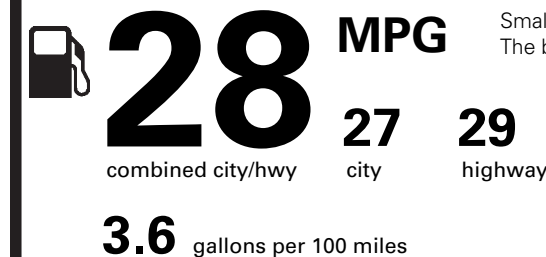

NO CHARGE
NO CHARGE

PRICE INFORMATION

BASE PRICE	\$19,995.00
TOTAL OPTIONS/OTHER	
TOTAL VEHICLE & OPTIONS/OTHER	19,995.00
DESTINATION & DELIVERY	1,245.00

EPA DOT Fuel Economy and Environment

Gasoline Vehicle

Fuel Economy

Small SUVs range from 16 to 120 MPG. The best vehicle rates 141 MPGe.

You save
\$250

in fuel costs over 5 years compared to the average new vehicle.

Annual fuel cost
\$1,450

Fuel Economy & Greenhouse Gas Rating (tailpipe only) Smog Rating (tailpipe only)